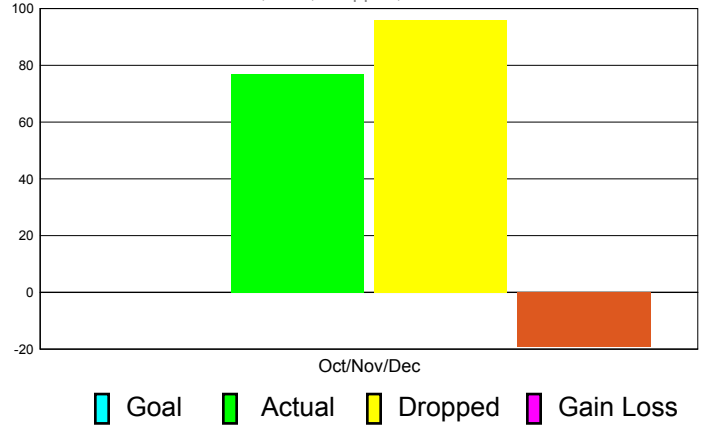

### YTD Status Quo Clubs 2010-2011

Status Quo Clubs Compared to Status Quo Members

## MEMBERSHIP

**Membership Results  
2011-2012**

**Membership  
2010-2011**

Month	Net Memb Goal	Actual New Memb	Actual Dropped Memb	Gain/Loss of Memb	Gain/ Loss of Memb
Oct/Nov/Dec	0	77	96	-19	-2
<b>Totals</b>	<b>0</b>	<b>77</b>	<b>96</b>	<b>-19</b>	<b>-2</b>

### Membership Results 2011-2012

Goal, New, Dropped, Gain/Loss